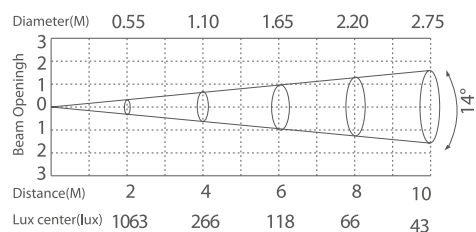

Flood light SARGA

DMX
512

RDM

IP67
OUTDOOR RATED

white grey black

356 161
LED Power **15 W** ColourTemp **RGBL** Luminous **550 lm**

356 162
LED Power **15 W** ColourTemp **RGBA** Luminous **440 lm**

356 163
LED Power **15 W** ColourTemp **RGBW** Luminous **470 lm**

LIGHT DISTRIBUTION

14°

14°

14°