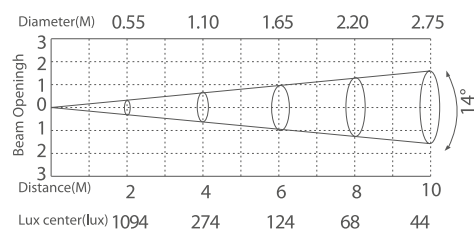

Flood light SARGA

DMX
512

RDM

IP67
OUTDOOR RATED

white grey black

356 161
LED Power **15 W** ColourTemp **RGBL** Luminous **550 lm**

356 162
LED Power **15 W** ColourTemp **RGBA** Luminous **440 lm**

356 163
LED Power **15 W** ColourTemp **RGBW** Luminous **470 lm**

LIGHT DISTRIBUTION

14°

14°

14°