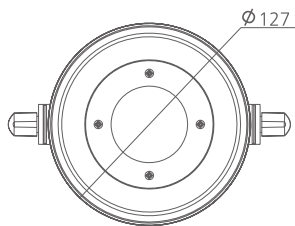

Flood light SARGA

DMX
512

RDM

IP67
OUTDOOR RATED

white grey black

356 161
LED Power **15 W** ColourTemp **RGBL** Luminous **550 lm**

356 162
LED Power **15 W** ColourTemp **RGBA** Luminous **440 lm**

356 163
LED Power **15 W** ColourTemp **RGBW** Luminous **470 lm**

LIGHT DISTRIBUTION

14°

14°

14°