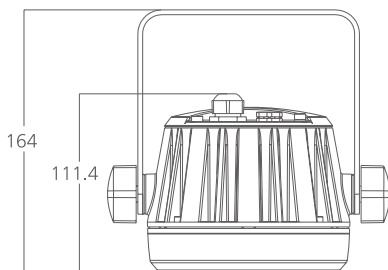

Flood light SARGA

DMX
512

RDM

IP67
OUTDOOR RATED

white grey black

356 161
LED Power **15 W** ColourTemp **RGBL** Luminous **550 lm**

356 162
LED Power **15 W** ColourTemp **RGBA** Luminous **440 lm**

356 163
LED Power **15 W** ColourTemp **RGBW** Luminous **470 lm**

LIGHT DISTRIBUTION

14°

14°

14°